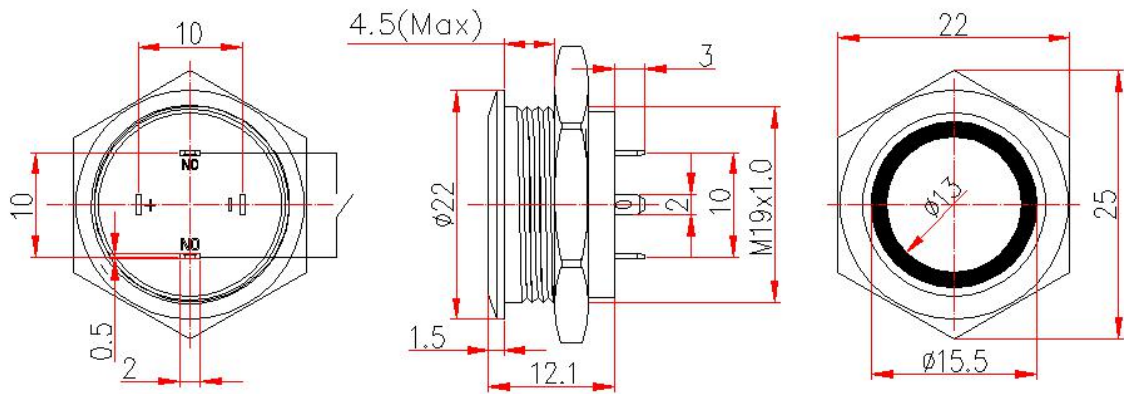

Address: F/6 No.19 Keaisi road xiangyang industrial zone road tantou liushi yueqing wenzhou

Tel: 0577-27878383

website: www.pilotlamp.cn

Fax: 0577-27878383-8027

1. 图片 Picture:

2. 图纸 drawing

电气简图

安装孔图