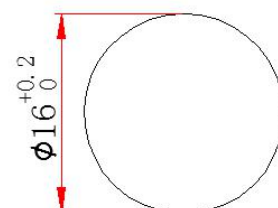

乐清市裕林电子有限公司

Yueqing Yulin Electrical Co., Ltd

Address: F/6 No.19 Keaisi road xiangyang industrial zone road tantou liushi yueqing wenzhou

Tel: 0577-27878383

website: www.indicatorlight.com

Fax: 0577-27878383-8027

1. 图片 Picture:

2. 图纸 drawing