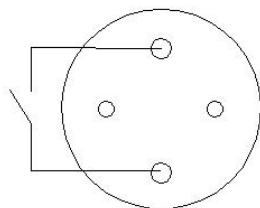

乐清市裕林电子有限公司

Yueqing Yulin Electrical Co., Ltd

Address: F/6 No.19 Keaisi road xiangyang industrial zone road tantou liushi yueqing wenzhou

Tel: 0577-27878383

website: www.indicatorlight.com

Fax: 0577-27878383-8027

1. 图片 Picture:

2. 图纸 drawing