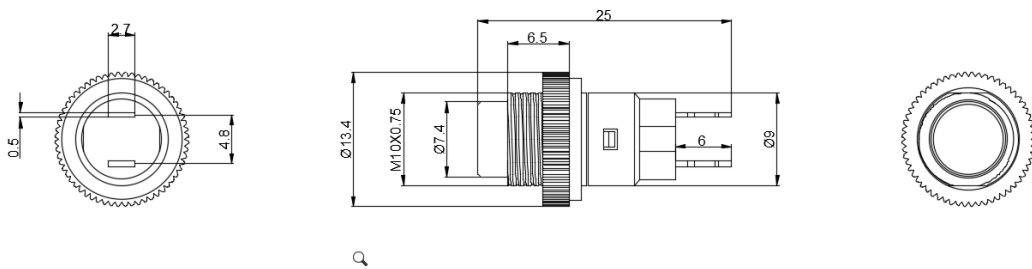

Address: 721 huancheng east road tantou liushi yueqing wenzhou

Tel: 0577-27878383

website: www.pilotlamp.cn

Fax: 0577-27878383-8027

1. 图片 Picture:

2. 图纸 drawing

电器简图

安装孔图